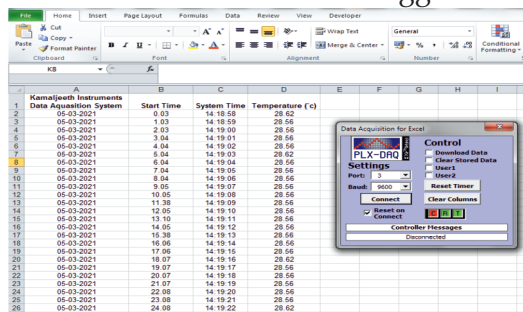

MS Excel based Data Logger

For customization mail us at labexperiments@kamaljeeth.net

KAMALJEETH INSTRUMENTS

Address: No. 610, 5th main, 8th cross Tatanagar, Bangalore - 560092, INDIA

Website: www.kamaljeeth.net, Email: labexperiments@kamaljeeth.net

DTI-301/436 Specifications:

Range: 200 °C
Resolution: 0.1 °C
Channels: 1 channel
Rated Input: 220 V/50 Hz
or 110 V/60 Hz
Power consumption: <20 W
Cabinet: Acrylic body,
aluminium bottom
Display: 7 Segment LED

TC-0981/437 Specifications:

Range: 150 °C
Resolution: 1 °C
Channels: 6 channel
Rated Input: 220 V/50 Hz
or 110 V/60 Hz
Power consumption: <20 W
Cabinet: Metal
Display: LCD
Time: up to 9999 sec then will
reset

DA-2104/438 Specifications:

Range: 150 °C
Resolution: 0.01 °C
Channels: 1 to 6 channel(s)
Interval: Selectable from 1 sec
to 30 mins
Rated Input: 220 V/50 Hz
or 110 V/60 Hz
Display: Direct log to M.S Excel
Works on Windows 7 or above
OS with at least 20 MB free
space
Requires one USB port

ESTD. 1990

3 years manufacturing
warranty